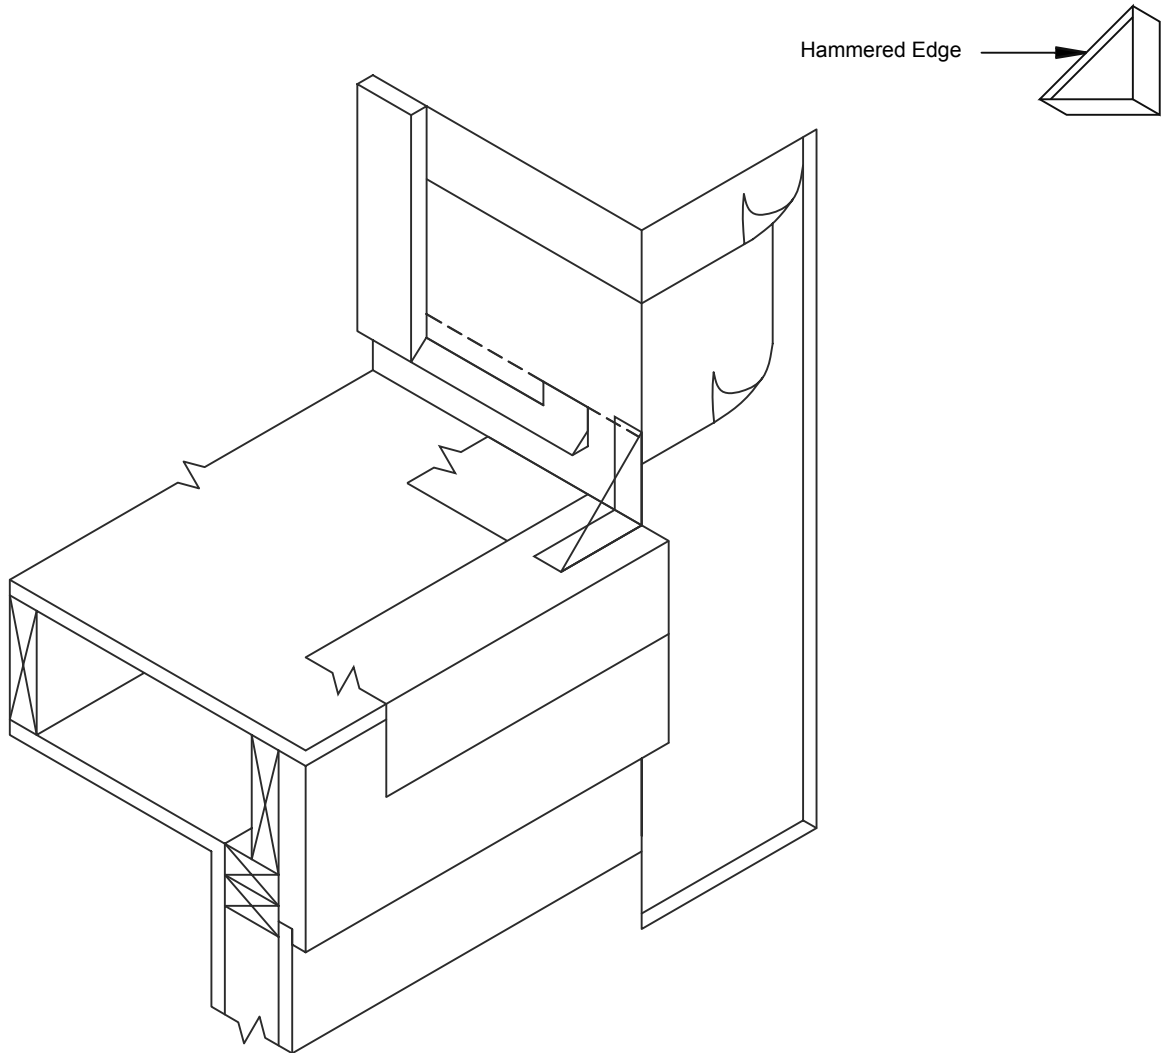

**Deck Termination
Into Inside Wall**

Note: Drawing not to scale.

For Technical Help on any of Mer-Ko's engineering detail drawings, or to request additional information, contact us at

(866) 516-0061, Technical Help Line
(800) 851-6303, Sales & Service
www.parexmer-ko.com