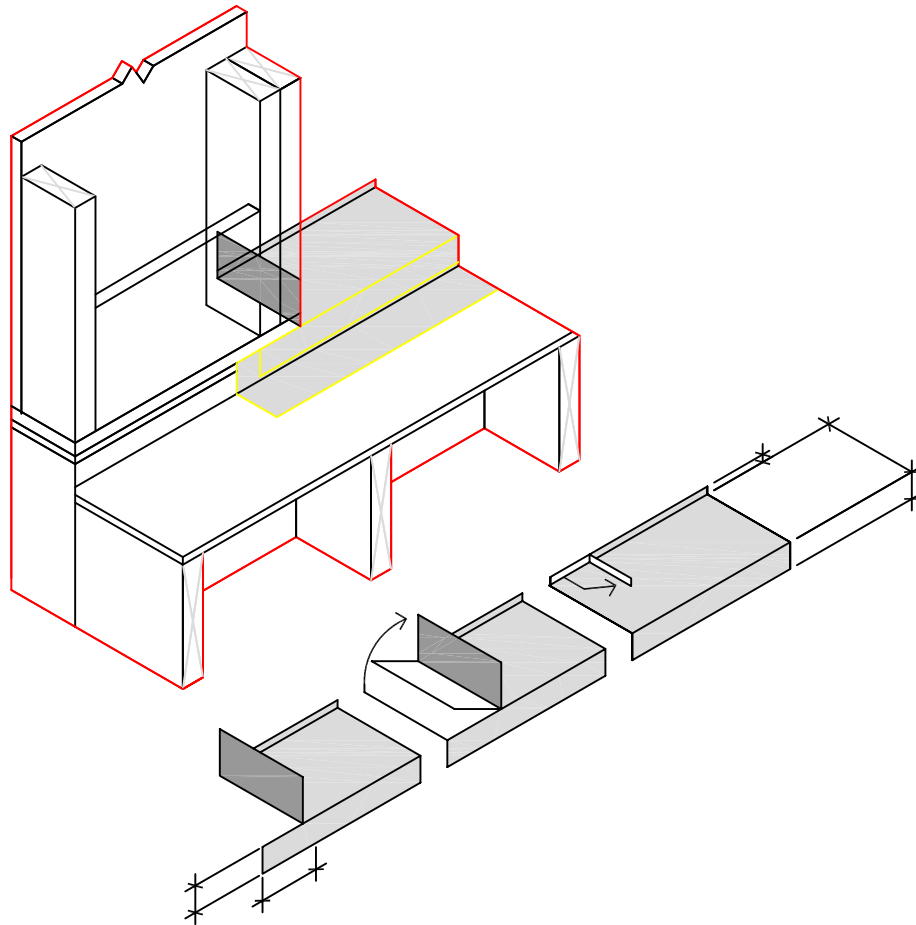

### Deck Flashing At Door or Sill Pan

Note: Drawing not to scale.

For Technical Help on any of Mer-Ko's engineering detail drawings, or to request additional information, contact us at

**(866) 516-0061, Technical Help Line**  
**(800) 851-6303, Sales & Service**  
**[www.parexmer-ko.com](http://www.parexmer-ko.com)**