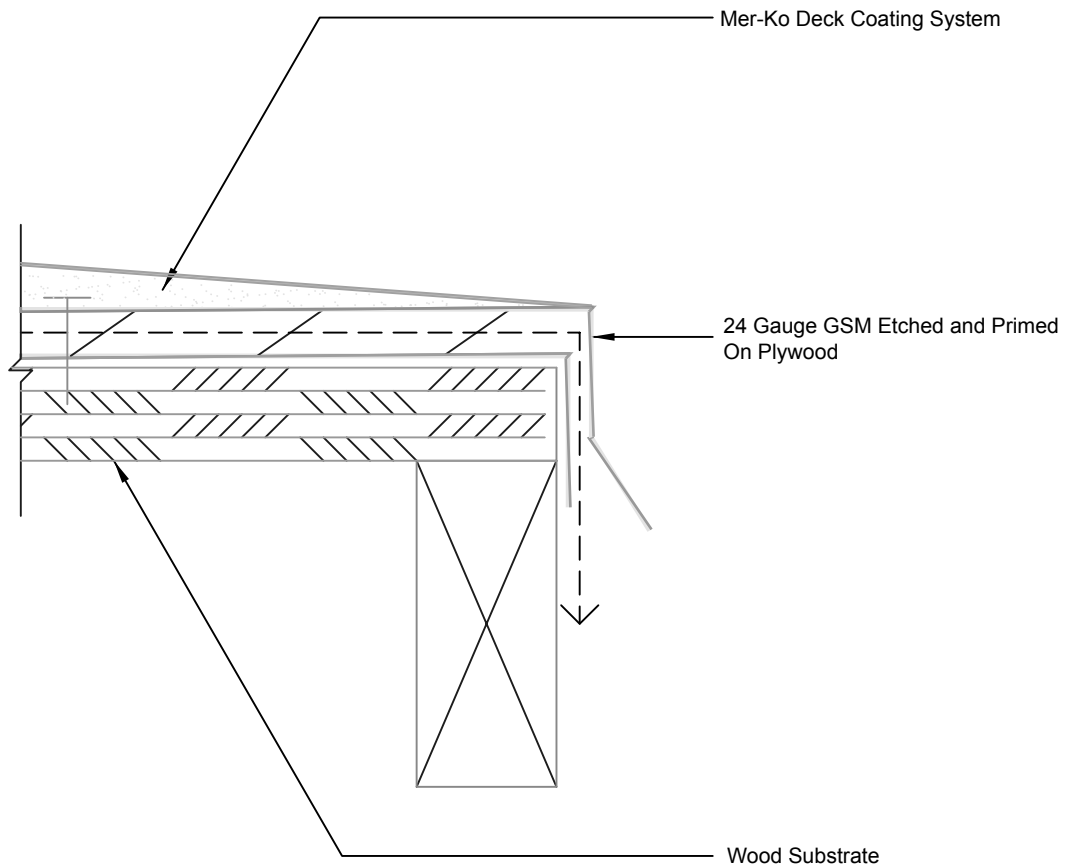

Deck Flashing
Edge Vent

Note: Drawing not to scale.

For Technical Help on any of Mer-Ko's engineering detail drawings, or to request additional information, contact us at

(866) 516-0061, Technical Help Line
(800) 851-6303, Sales & Service
www.parexmer-ko.com