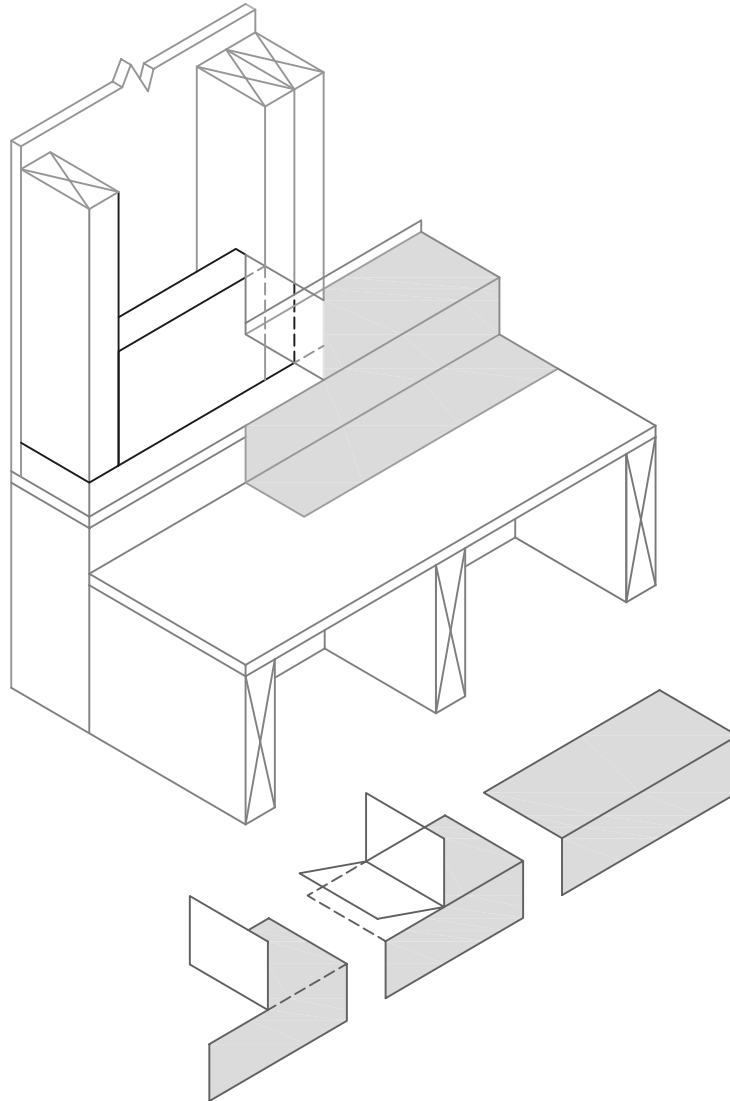

Deck Flashing *One Piece to Door Pan*

Note: Drawing not to scale.

For Technical Help on any of Mer-Ko's engineering detail drawings, or to request additional information, contact us at

(866) 516-0061, Technical Help Line
(800) 851-6303, Sales & Service
www.parexmer-ko.com