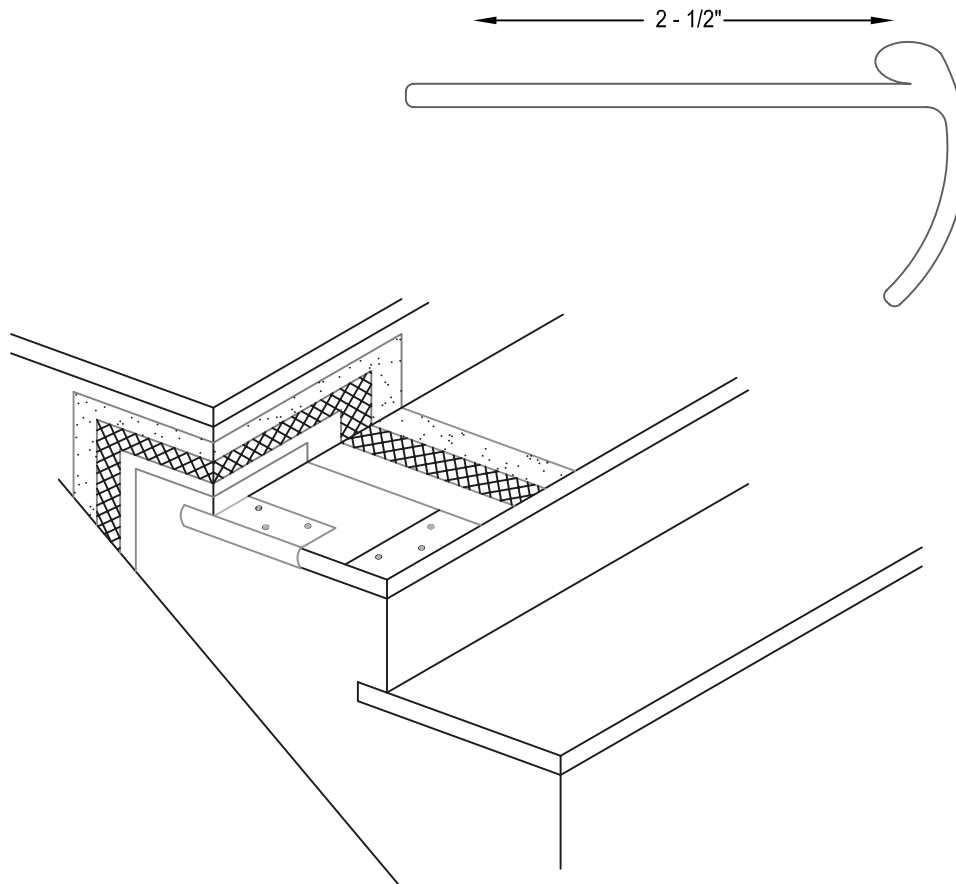

**Stairs**  
*Construction and Nosing*

Note: Drawing not to scale.

For Technical Help on any of Mer-Ko's engineering detail drawings, or to request additional information, contact us at

**(866) 516-0061, Technical Help Line**  
**(800) 851-6303, Sales & Service**  
**[www.parexmer-ko.com](http://www.parexmer-ko.com)**