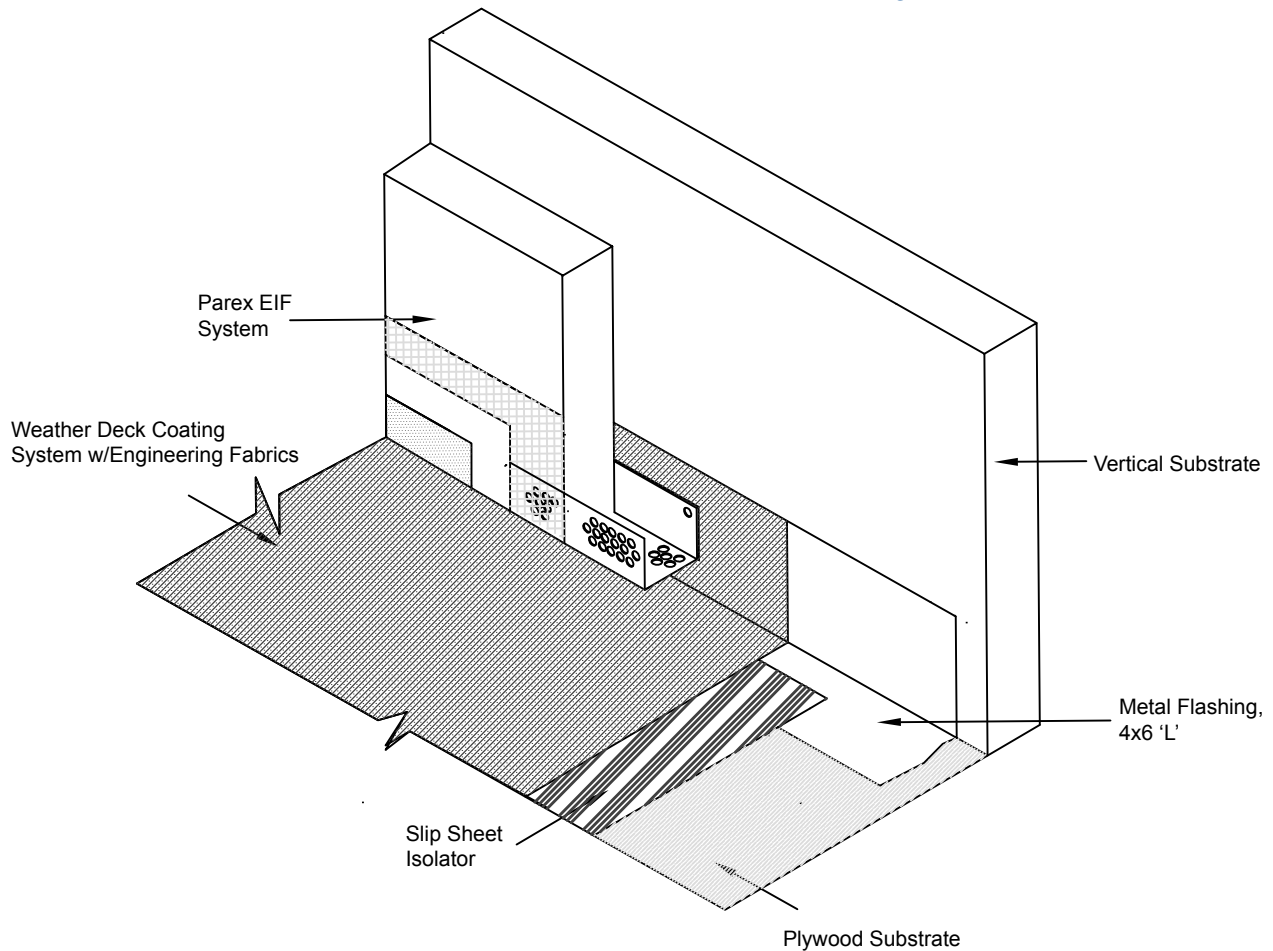

Weather Deck EIFS Transition on Plywood

Note: Drawing not to scale.

For Technical Help on any of Mer-Ko's engineering detail drawings, or to request additional information, contact us at

(866) 516-0061, Technical Help Line
(800) 851-6303, Sales & Service
www.parexmer-ko.com